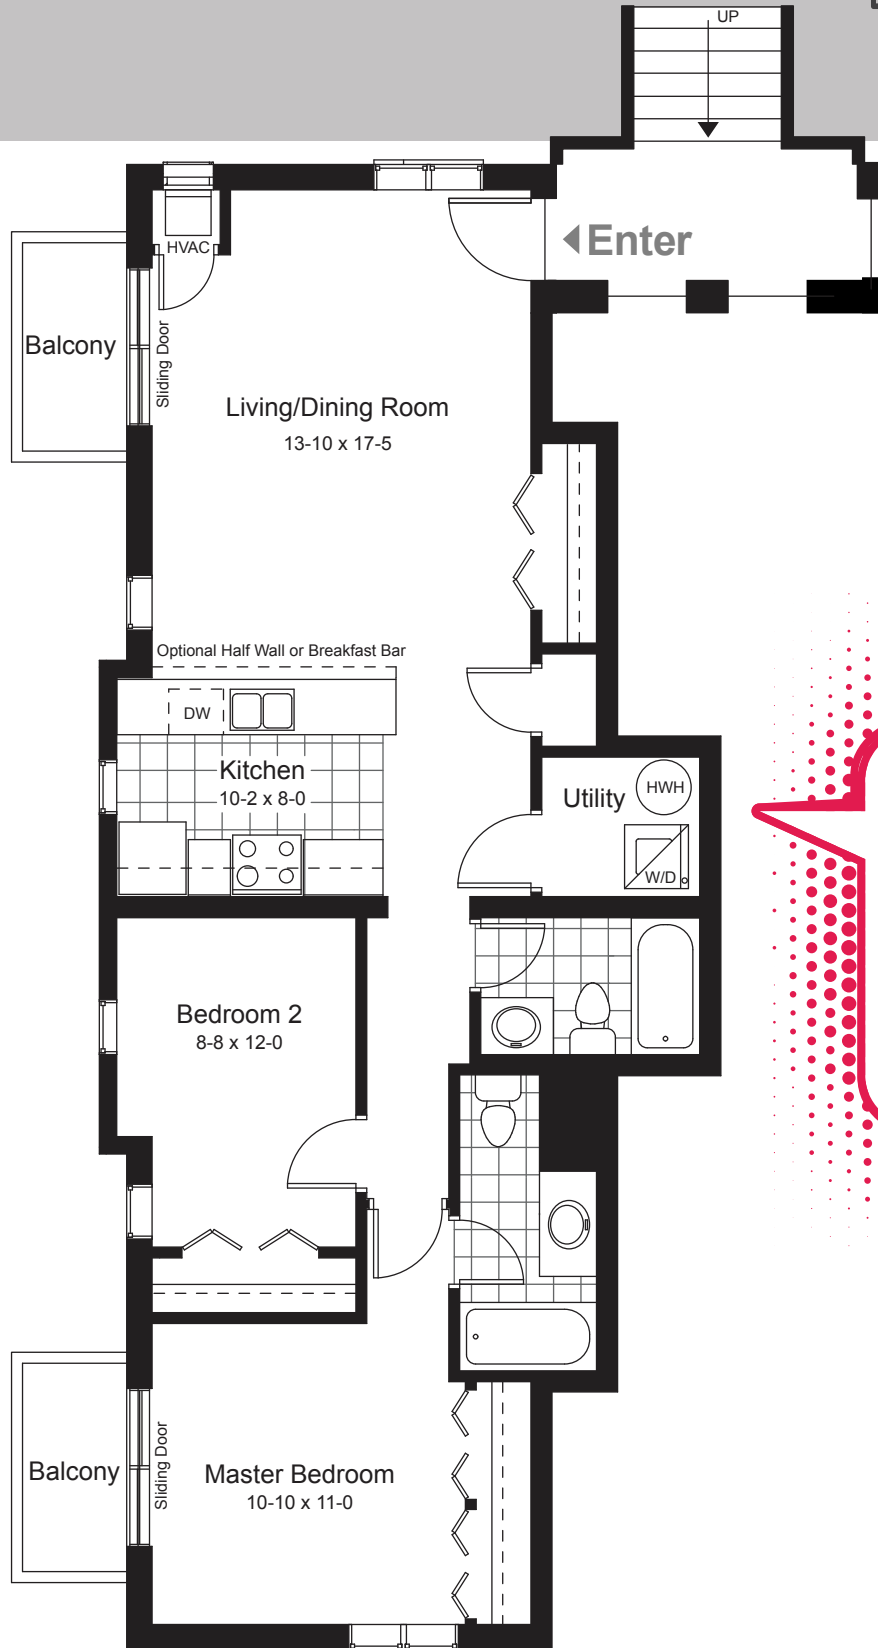

# VERSE

969 SF

2 bedroom main level bungalow  
2 bathroom

in-suite laundry saves you money and time

Plans and specifications are subject to change without notice. Actual usable floor space may vary from stated floor area. Illustrations are artists concept only and may show optional features not included in base price. See sales representative for further information. E. & O. E.