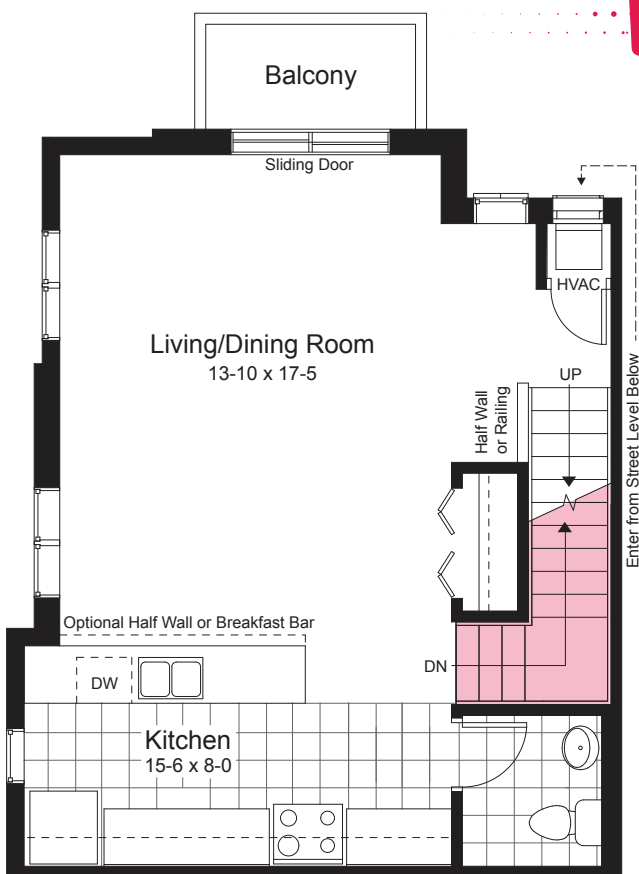

FUSION

1208 SF

2 bedroom
2.5 bathroom

upper level
2-storey

enjoy 2 balconies
in your 2-storey
corner suite

2ND FLOOR

FIRST FLOOR
ENTRANCE

3RD FLOOR