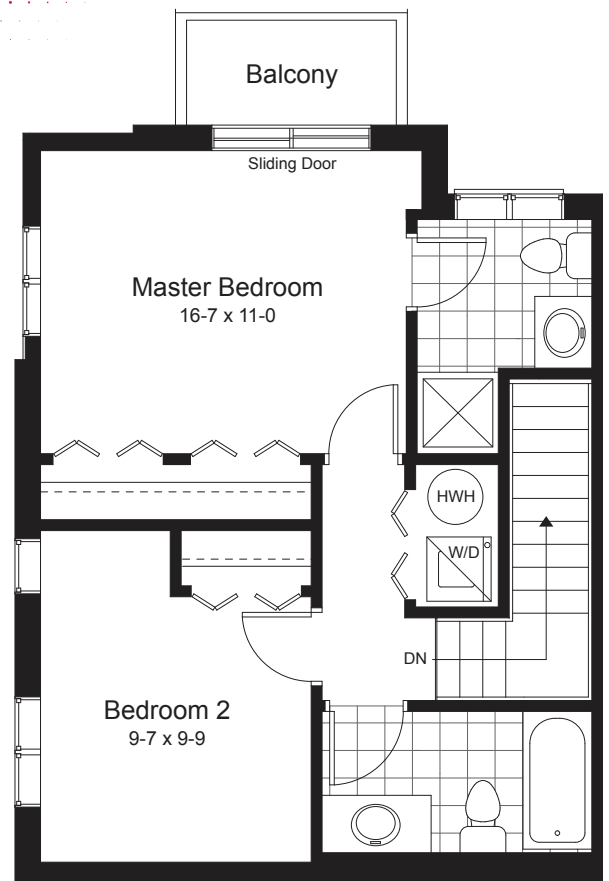

FUSION

1208 SF

2 bedroom
2.5 bathroom

upper level
2-storey

enjoy 2 balconies
in your 2-storey
corner suite

2ND FLOOR

FIRST FLOOR
ENTRANCE

3RD FLOOR